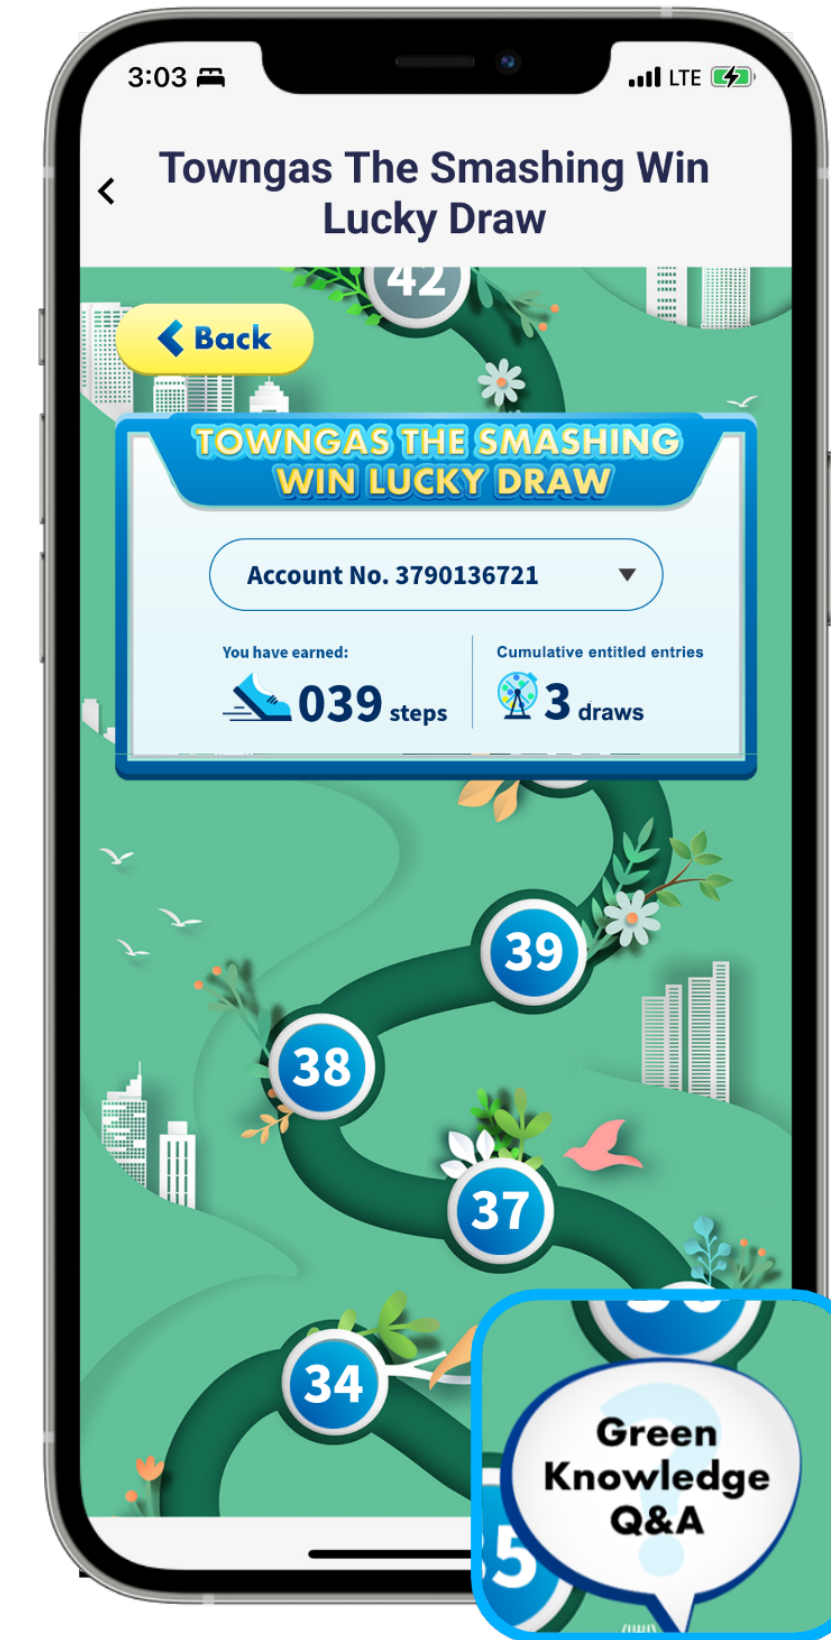

1. Select "eService" from the bottom menu of the app.

2. Under the "Service" section, select "Towngas The Smashing Win Lucky Draw".

3. Click "Start Now".

4. Click on "Green Knowledge Q&A" once a day.

5. Select the correct answer once a day.