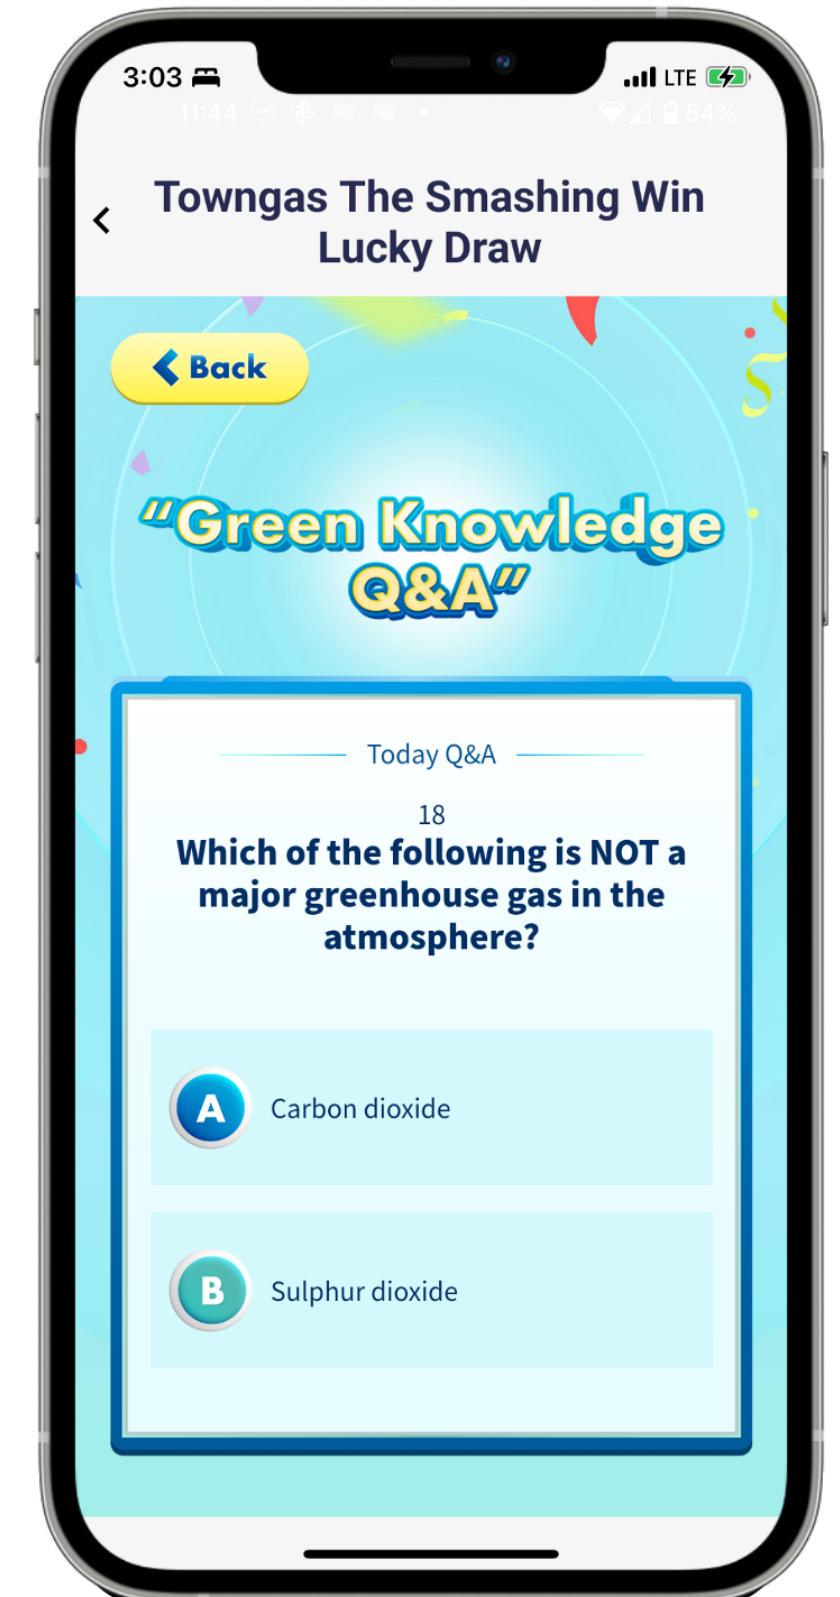

1. Select "eService" from the bottom menu of the app.

2. Under the "Service" section, select "Towngas The Smashing Win Lucky Draw".

3. Click "Start Now".

4. Click on "Green Knowledge Q&A" once a day.

5. Select the correct answer once a day.