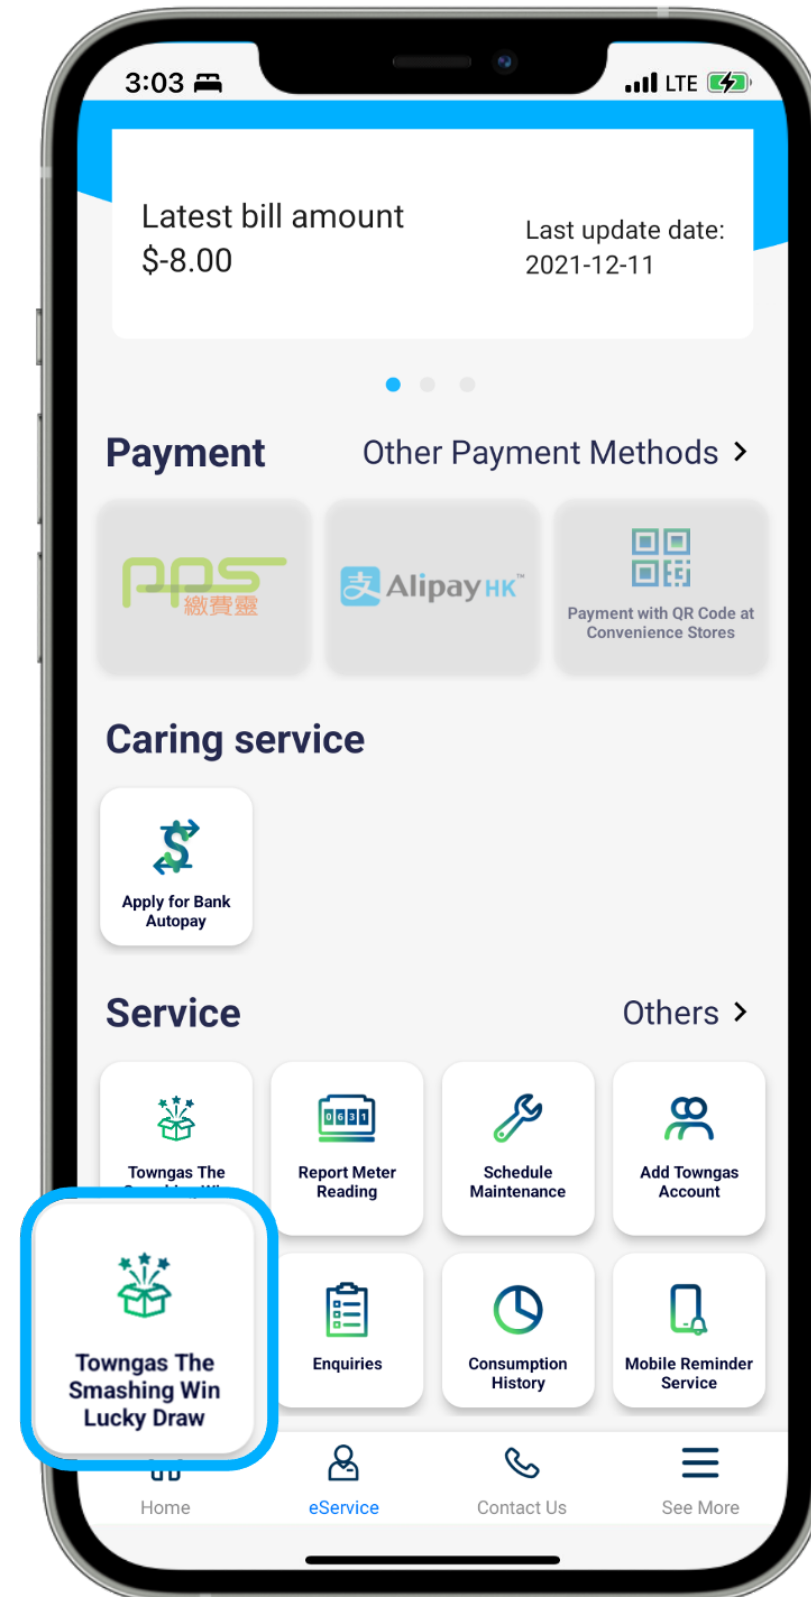

1. Select "eService" from the bottom menu of the app.

2. Under the "Service" section, select "Towngas The Smashing Win Lucky Draw".

3. Click "Start Now".

4. Click on "Green Knowledge Q&A" once a day.

5. Select the correct answer once a day.